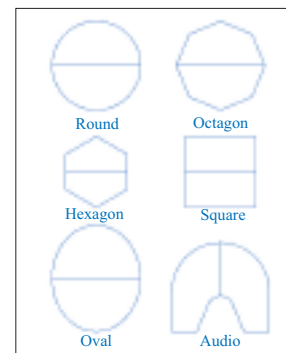

5

SICO Pacer Table Series

- **Tops never touch the floor** whether in the use or stored position. Sico tables are either standing on their legs or on their wheels.

- **Innovative lock bar.** Releasing the lock allows for a gentler opening. Operable from either side of the table.

- **Recessed legs and horizontal support frame** means less bumping of legs.

- **Wheels are off the floor** in open position, and table rests on its legs. The wheels engage only in folded position.

- **Square tube legs give extra strength.** One-inch (25mm) 16-gauge steel square tube leg is 63% stronger than one-inch round 16-gauge.

- **Torsion bar assist for easy handling.** One person can fold and roll any size LB.

- **Faster set-up take-down.** Folds in seconds and ready to roll to its next use or into storage.

Top shape	Top dimensions	Top heights	Storage dimensions single unit LxW	Weight
Rectangular LB Table	1503mm x 751mm	610mm, 660mm, 690mm, 740mm	751mm x 435mm	34kg
Rectangular LB Table	1807mm x 751mm	610mm, 660mm, 690mm, 740mm	751mm x 435mm	39.2kg
Rectangular LB Table	2417mm x 751mm	610mm, 660mm, 690mm, 740mm	751mm x 435mm	49.9kg
Rectangular LB Table	3043mm x 751mm	610mm, 660mm, 690mm, 740mm	751mm x 435mm	60kg
Rectangular LB Table	3565mm x 751mm	732mm	751mm x 435mm	70kg
Oval Pacer Tables	1683mm x 1514mm	610mm, 660mm, 690mm, 740mm	1514mm x 400mm	52kg
Oval Pacer Tables	1847mm x 1514mm	610mm, 660mm, 690mm, 740mm	1514mm x 400mm	53kg
Round Pacer Tables	1500mm diameter	610mm, 660mm, 690mm, 740mm	1500mm x 407mm	55kg
Round Pacer Tables	1677mm diameter	610mm, 660mm, 690mm, 740mm	1683mm x 407mm	60kg
Round Pacer Tables	1788mm diameter	610mm, 660mm, 690mm, 740mm	1830mm x 407mm	64kg