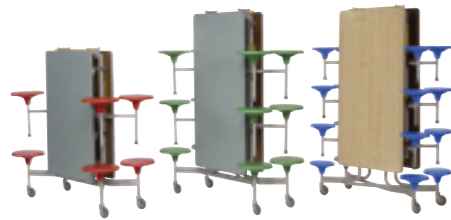

SICO 2800 Mobile Folding Bench Units

SICO 2800 Bench Units can be converted to a variety of configurations in seconds. Their versatility makes them ideal for use in auditoriums, dining halls or any other area that requires tables and/or seating. When space is needed for recreation purposes, the units quickly fold and roll away into storage.

- **Option 2 - for auditoriums:**

The table tops fold to create comfortable bench seating with backrests. Units are faster and quieter to set up than rows of chairs and they discourage the 'horseplay' that can occur amongst students.

Benefits of our 2800 Bench Units include:

- **Compact storage:**
SICO 2800 Bench Units nest together for compact storage. Each additional unit requires only an extra 20cm (8") of storage space.
- **Top mounted wheel locks** secure the units into place and won't damage your floors or carpet.
- **Automatic locking top** means the table top stays locked in place when folded out for use.
- **Superior strength and durability** due to the 14-gauge square tubing on castor beams and 14-gauge top frame.
- **Wheelchair access** is possible without modification to the units.

Choices Dining Tables at a glance

Rectangular Table Seating Units

Our number one best seller!

Top shape	Top dimensions (open)	Top heights	Storage dimensions single unit WxD	Weight
Rectangular	2431mm x 750mm (8 seats)	660mm, 690mm, 740mm	1511mm x 750mm	70kg
Rectangular	3051mm x 750mm (12 seats)	660mm, 690mm, 740mm	1511mm x 713mm	90kg
Rectangular	3051mm x 750mm (16 seats)	610mm	1321mm x 645mm	97kg