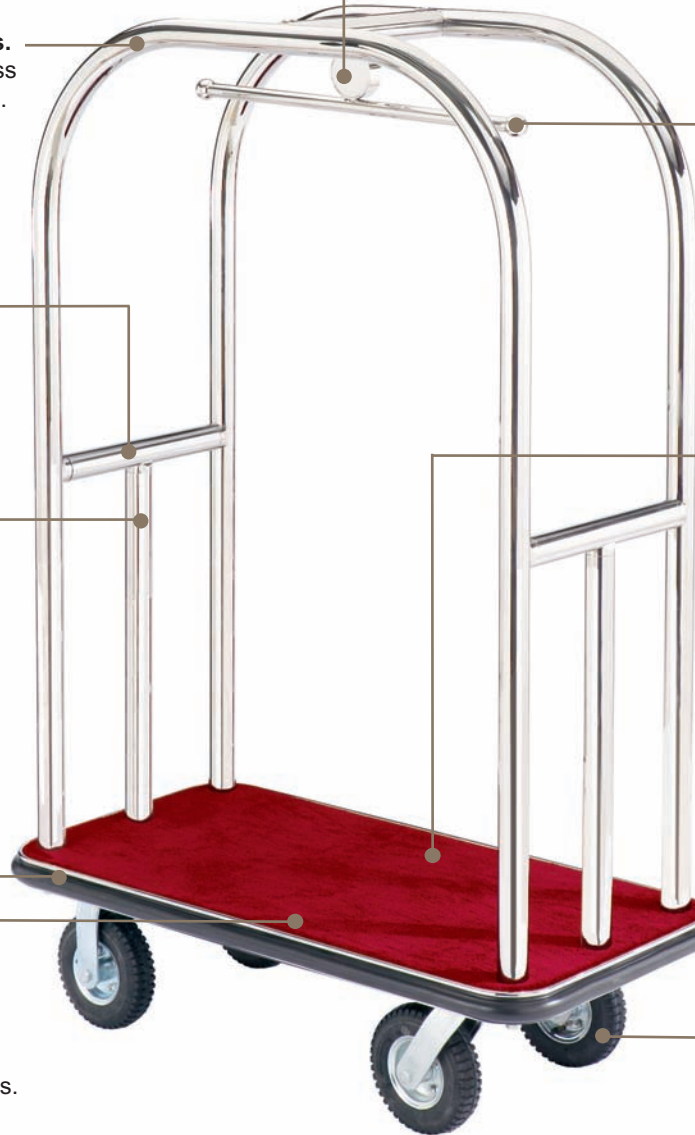

- **Full wrap around rubber-edge bumper** to minimise damage to the cart and your property. Standard on all carts.

- **Extra wide carpeted surface.** 47" (119cm) x 24" (61cm) carpeted platform provides excellent storage space on all carts. Standard on all carts.

Option:

- **Customised logo space** available for your property name.

- **26" (66cm) hanger bar** provides ample hanging space for your guests' requirements.

- **Platform deck with reinforced frame** for durable and quiet handling. Standard on all carts.

- **Solid brass or stainless steel skirt** provides a professional look for your property. Standard on all carts.

- **8.5" (22cm) pneumatic wheels** provide smooth and easy handling. 8" (20cm) solid rubber wheels also available.

CAIRO

Available in polished brass or polished stainless steel

- **Sturdy and Spacious.** Hangar bar 28" (71cm).

- **Exceptionally Strong.** 1.25" (3cm) brushed stainless steel. Also available in polished stainless steel.