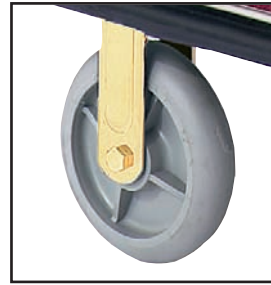

Carpet Colours

Dark Red

Blue

Black

Wheel Choices

8.5" (22cm) Brass Plated Pneumatic

8" (20cm) Brass Plated Solid Rubber

8.5" (22cm) Zinc Plated Pneumatic