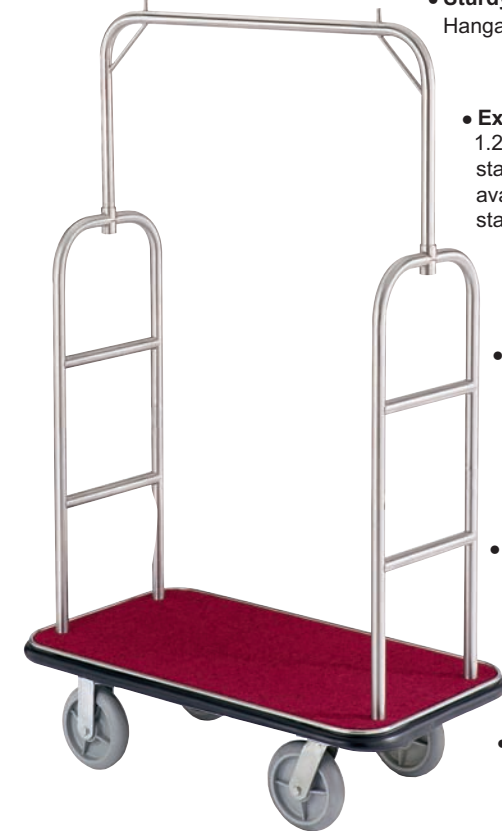

Option:

- **Customised logo space** available for your property name.

- **26" (66cm) hanger bar** provides ample hanging space for your guests' requirements.

- **Platform deck with reinforced frame** for durable and quiet handling. Standard on all carts.

- **Solid brass or stainless steel skirt** provides a professional look for your property. Standard on all carts.

- **8.5" (22cm) pneumatic wheels** provide smooth and easy handling. 8" (20cm) solid rubber wheels also available.

CAIRO

Available in polished brass or polished stainless steel

- **Sturdy and Spacious.** Hangar bar 28" (71cm).

- **Exceptionally Strong.** 1.25" (3cm) brushed stainless steel. Also available in polished stainless steel.

- **More storage space.** Length: 47" (119cm) Width: 24" (61cm) Height: 76.5" (194cm)

- **Luggage Protection.** 4 horizontal 1.25" (3cm) retaining bars.

- **Ease of rolling.** 8" (20cm) - solid rubber wheels.