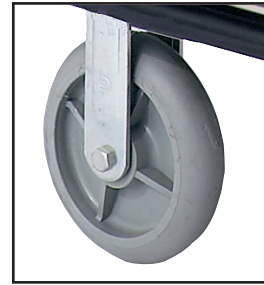

Carpet Colours

Dark Red

Blue

Black

Wheel Choices

8.5" (22cm) Brass Plated Pneumatic

8" (20cm) Brass Plated Solid Rubber

8.5" (22cm) Zinc Plated Pneumatic