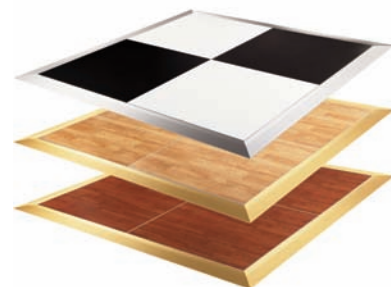

Carpet Colours

Dark Red

Blue

Black

Wheel Choices

8.5" (22cm) Brass Plated Pneumatic

8" (20cm) Brass Plated Solid Rubber

8.5" (22cm) Zinc Plated Pneumatic

8" (20cm) Zinc Plated Solid Rubber

SICO Family of Products

Mobile Folding Room Service Tables

Mobile Folding Catering Tables

Portable Dance Floors

Mobile Folding Stages

Visit our web site at www.sico-europe.com.