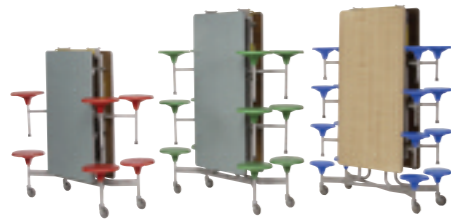

FREE Product Demonstration

See how quick and easy our tables are to operate.

FREE Product Trial

Test our tables in your own facility environment and see how they can save you time, space and money!

Choices Dining Tables at a glance

Rectangular Table Seating Units

Our number one best seller!

Top shape	Top dimensions (open)	Top heights	Storage dimensions single unit WxD	Weight
Rectangular	2431mm x 750mm (8 seats)	660mm, 690mm, 740mm	1511mm x 750mm	70kg
Rectangular	3051mm x 750mm (12 seats)	660mm, 690mm, 740mm	1511mm x 713mm	90kg
Rectangular	3051mm x 750mm (16 seats)	610mm	1321mm x 645mm	97kg