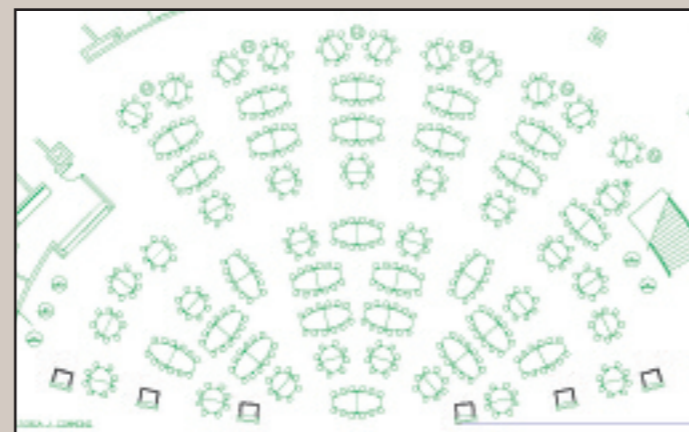

FREE Space Analysis Service

SICO's specially trained staff can produce layout drawings on request to show how our tables (and other products) will fit into your facility. There is no charge for this service.

FREE Product Demonstration

See how quick and easy our tables are to operate.

FREE Product Trial

Test our tables in your own facility environment and see how they can save you time, space and money!