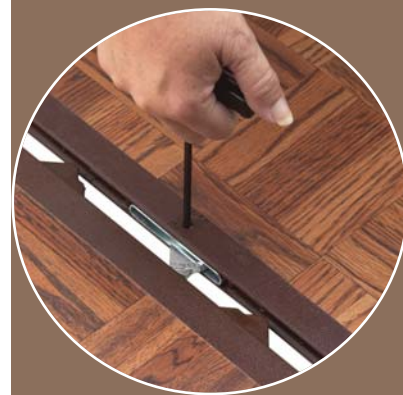

SICO STARLIGHT DANCE FLOOR

Oak Parquet now available with brown or black moulding and gold or black trim!

- SICO's STARLIGHT DANCE FLOOR is "the life of the party"-its versatility makes it appropriate for indoor and outdoor use.
- STARLIGHT panels are 4' x 4' (1219mm x 1219mm)—almost twice the area compared to 3' x 3' (914mm x 914mm) panels—but fewer pieces mean less storage space.
- Larger panels combined with the cam-lock means that setting up or taking down a dance floor can be done in almost half the time of smaller panels.
- STARLIGHT's **maintenance-free** surface is resistant to spilled drinks and food, and its unusually durable surface is easy to wipe clean and never needs refinishing.
- STARLIGHT is extremely resistant to high heel dents and scuffing.
- This revolutionary floor eliminates the warping, chipping and fading associated with many other dance floors.
- At only 3/4" (20mm) thick, STARLIGHT offers a lower profile for easier access.
- SICO's double "U" shaped caddy facilitates easy loading and unloading of panels, and our walk-in design allows storage of up to 24 panels plus all matching trim.
- Panels weigh 45 lbs. (20kg) and are shipped two per carton at 90 lbs. (40kg).
- The cam-lock reliable positive locking system is not dependent upon magnets or gravity to keep panels inter-locked, making set-up and take-down easy and convenient.

SICO cam-lock positive locking system

In the STARLIGHT, SICO has created a unique dance floor by combining a high-pressure laminate surface bonded with a structural foam core and steel skins.

STARLIGHT dance floors are designed for temporary outdoor use.