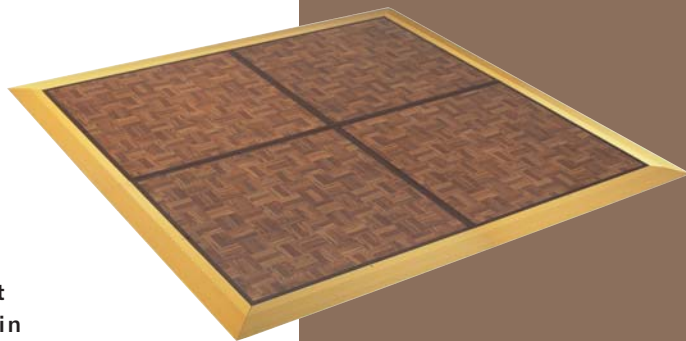

SICO STARLIGHT DANCE FLOOR

Oak Parquet now available with brown or black moulding and gold or black trim!

- SICO's STARLIGHT DANCE FLOOR is "the life of the party"-its versatility makes it appropriate for indoor and outdoor use.
- STARLIGHT panels are 4' x 4' (1219mm x 1219mm)—almost twice the area compared to 3' x 3' (914mm x 914mm) panels—but fewer pieces mean less storage space.
- Larger panels combined with the cam-lock means that setting up or taking down a dance floor can be done in almost half the time of smaller panels.
- STARLIGHT's **maintenance-free** surface is resistant to spilled drinks and food, and its unusually durable surface is easy to wipe clean and never needs refinishing.
- STARLIGHT is extremely resistant to high heel dents and scuffing.
- This revolutionary floor eliminates the warping, chipping and fading associated with many other dance floors.
- At only 3/4" (20mm) thick, STARLIGHT offers a lower profile for easier access.
- SICO's double "U" shaped caddy facilitates easy loading and unloading of panels, and our walk-in design allows storage of up to 24 panels plus all matching trim.
- Panels weigh 45 lbs. (20kg) and are shipped two per carton at 90 lbs. (40kg).
- The cam-lock reliable positive locking system is not dependent upon magnets or gravity to keep panels inter-locked, making set-up and take-down easy and convenient.

SICO cam-lock positive locking system

In the STARLIGHT, SICO has created a unique dance floor by combining a high-pressure laminate surface bonded with a structural foam core and steel skins.

STARLIGHT dance floors are designed for temporary outdoor use.