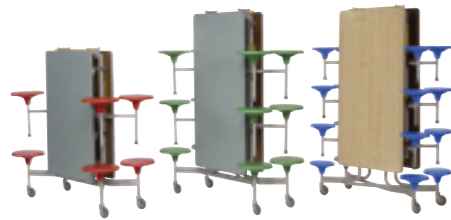

Choices Dining Tables at a glance

Rectangular Table Seating Units

Our number one best seller!