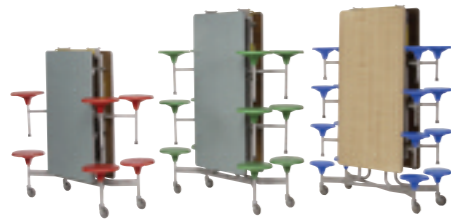

FREE Product Demonstration

See how quick and easy our tables are to operate.

FREE Product Trial

Test our tables in your own facility environment and see how they can save you time, space and money!

Choices Dining Tables at a glance

Rectangular Table Seating Units

Our number one best seller!

Top shape	Top dimensions (open)	Top heights	Storage dimensions single unit WxD	Weight
Rectangular	2431mm x 750mm (8 seats)	660mm, 690mm, 740mm	1511mm x 750mm	70kg
Rectangular	3051mm x 750mm (12 seats)	660mm, 690mm, 740mm	1511mm x 713mm	90kg
Rectangular	3051mm x 750mm (16 seats)	610mm	1321mm x 645mm	97kg

SICO TSU Table Choices

NEW SIZE!

'Communicator' Table Seating Unit

Unique elliptical shape, exclusive to SICO Europe

Top shape	Top dimensions (open)	Top heights	Storage dimensions single unit WxD	Weight
Oval	3060mm x 1071mm (12 seats)	690mm, 740mm	1810mm x 1120mm	114kg