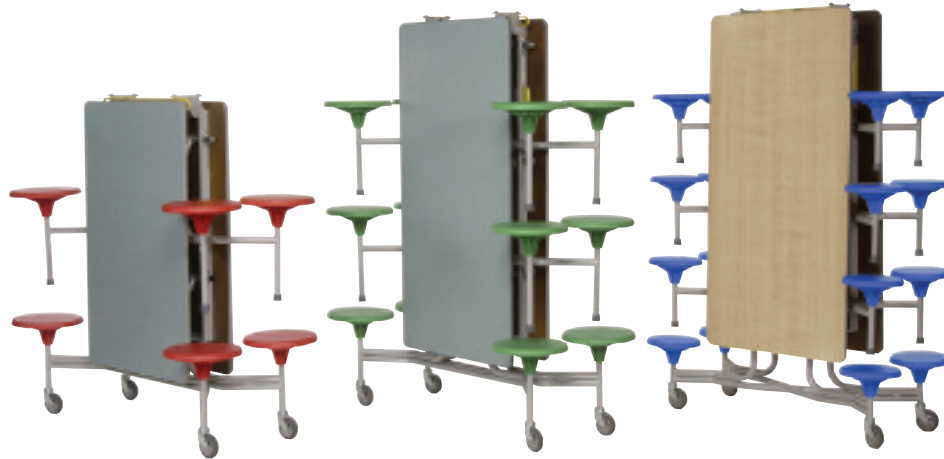

# SICO Rectangular Table Seating Units

SICO has been manufacturing dining tables since 1951 and our TSUs are used in thousands of schools around the world. We are the original manufacturer of Table Seating Units and all our rectangular units are British made! Rectangular TSU's were our very first product and are still our most popular product for Education today!

# Why buy SICO? - Features of the SICO Table Seating Unit

- Superior quality materials and efficient design means easier handling and longer life:

- Tamper proof expansion rivets secure frame onto a sturdy MDF (Medium Density Fibreboard) core. There are no screws to work loose.

## SICO Europe is proud to be the original British manufacturer of Table Seating Units!

- Easy wipe-clean surface means tabletops are quick to clean with minimum effort required.
- Tough 18mm thick table tops with high pressure 1mm laminate are highly specified for durability and longevity.
- One-piece stool tops are almost indestructible and withstand years of everyday use. They are available in 6 different colours and sizes 25cm (10") or 33cm (13").
- Operating instructions and serial numbers are attached to every table for convenience and easy identification.
- Fixed stools mean you do not need to allow extra aisle space for movement of chairs. They eliminate aisle blockage and 'horseplay' that can occur with standard chairs.
- Compliant with EN1729 and BS4875 standards for strength and stability
- Aircraft lock-nuts used at all main pivot points remain tight and can't work loose.
- Dual 14-gauge tube design provides extra strength and durability.
- Grey powder-coat finish is applied to legs and table frames for added durability and ease of cleaning, whilst still looking good!
- Open walkway between seats means there are no "stumble bars" to create a hazard.
- Non-marking neoprene glides on the legs protect your floors.
- Non-marking 10cm (4") wheels allow smooth, easy table handling.