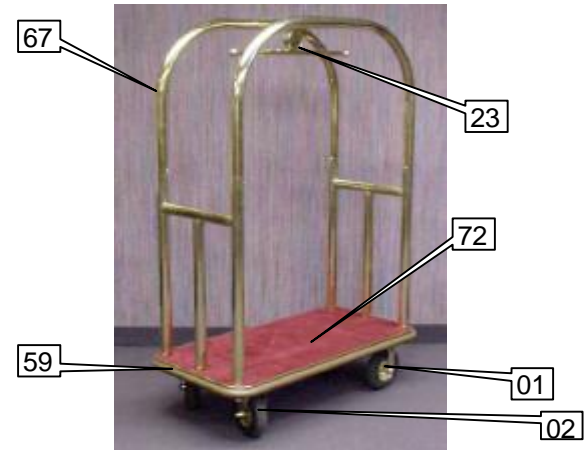

LUGGAGE CART - VPL121 SERIES

This cart is available in either polished brass [PB] or polished stainless [PS]

The carpet color is designated by substituting the appropriate numbers in place of the XX shown in the model numbers below

Carpet Color

VPL121BXXPBS

| Item # | Part # | Description | Number Req'd | | | |
|--------|--------------|--|--|--|--|---|
| | | | VPL121BXXPBN Polished Brass Pneumatic Wheels | VPL121AXXPSN Polished Stainless Pneumatic Wheels | VPL121DXXPBN Polished Brass Solid Wheels | VPL121CAXXPSN Polished Stainless Solid Wheels |
| 67 | 118876PB | Frame Component Kit - Polished Brass | 1 | | 1 | |
| 67 | 118876PS | Frame Component Kit - Polished Stainless | | 1 | | 1 |
| 59 | 118868PB | Base Assy - Polished Brass Trim | 1 | | 1 | |
| 59 | 118868PS | Base Assy - Polished Stainless Trim | | 1 | | 1 |
| 86**** | 118895-Color | Carpeted Plywood | 1 | 1 | 1 | 1 |
| 01 | 117983PB | Caster, Rigid, Pneumatic, Brass | 2 | | | |
| 01 | 117983Z | Caster, Rigid, Pneumatic, Zinc Plated | | 2 | | |
| 02 | 117984PB | Caster, Swivel, Pneumatic, Brass | 2 | | | |
| 02 | 117984Z | Caster, Swivel, Pneumatic, Zinc | | 2 | | |
| 01 | 117987PB | Caster, Rigid, Solid, Brass | | | 2 | |
| 01 | 117987Z | Caster, Rigid, Solid, Zinc Plated | | | | 2 |
| 02 | 117988PB | Caster, Swivel, Solid, Brass | | | 2 | |
| 02 | 117988Z | Caster, Swivel, Solid, Zinc | | | | 2 |
| 41 | 112822 | Serial # Plate | 1 | 1 | 1 | 1 |
| 23 | 118051 | Sico Nameplate | 2 | 2 | 2 | 2 |
| 24 | 118888 | Parts List | 1 | 1 | 1 | 1 |
| | | Carton | 1 | 1 | 1 | 1 |