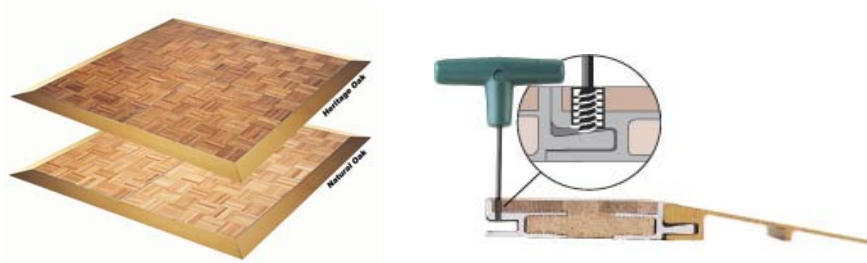

## LB TABLES SPARES PRICE LIST

Model No.	Description	Price £
106315	3" swivel castor (80mm)	<b>4.32</b>
106315W	3" Welded castor (80mm)	<b>5.94</b>
103243-SPS	Pack of 48 x Angled End Feet for SICO Pacer	<b>38.38</b>
103233-SPS	Pack of 100 x Straight glides for SICO Pacer Tables	<b>13.50</b>
103242-SPS	Pack of 68 x 10mm Rubber Foot (Lock Arm Bung)	<b>31.93</b>