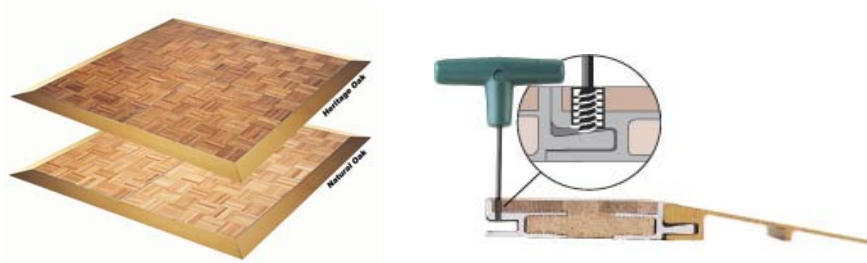

ORIGINAL OAK PARQUET PORTABLE DANCE FLOOR SPARES PRICE LIST

Model No.	Description	Price £
103150-SPS	Pack of 120 grub screws for SICO Dancefloor	27.00
105615-SPS	Pack of 24 inserts for SICO Dancefloor	8.74
1099	Dancefloor insert replacement kit	182.52
106455	Light Oak Original Dancefloor T Handle Allen key	11.30
000939	Dark Oak Original Dancefloor T Handle Allen key	12.15
109931	Starlight/Camlock Dancefloor T Handle Allen key	21.60